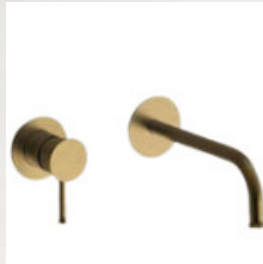

Concealed shower mixer ”

OUT OF STOCK

Bronze Collection

“
Ref: T8Y375GG
Rs 22,500
”

Wash basin mixer ”

“
Ref: T8Y318GG
Rs 22,500
”

Concealed wash basin mixer ”

“
Ref: T8Y010GG-
KIT
Rs 48,000
”

Concealed wash basin mixer ”

“
Ref: TABT05GG
Rs 2,400
”

Single hook ”

“
Ref: TABT02GG
Rs 9,700
”

Toilet brush holder ”

“
Ref: TABT01GG
Rs 3,800
”

Toilet paper holder ”

“
Ref: TABT06GG
Rs 5,300
”