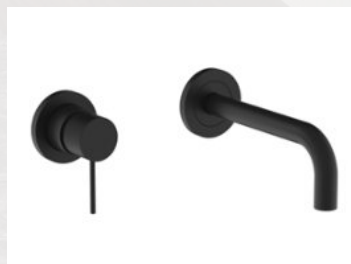

Concealed basin mixer

“
Ref: T9J318BB
Rs 20,400
”

Concealed basin mixer