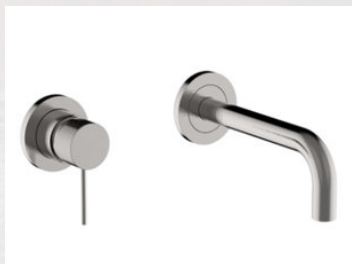

“ Ref: T9J318EO
Rs 22,500 ”

Wall mounted wash basin mixer