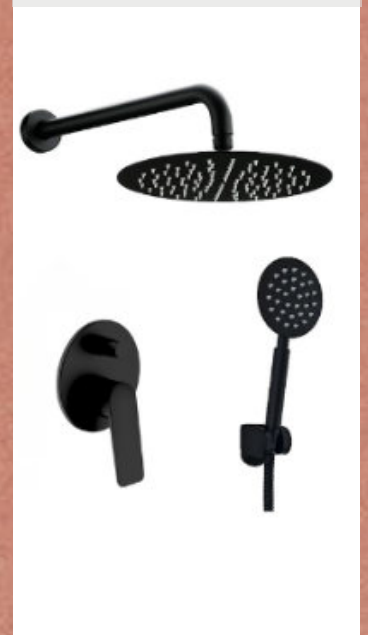

2 FUNCTIONS SHOWER

Ref: B 9E1J51A-WBK2422PA
Rs 12,500