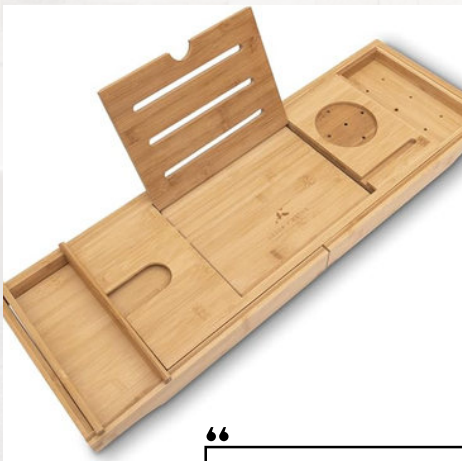

Standing bathtub mixer

“
 Ref: VM20001C
 - 1392
 Rs 24,500
 ”

Standing bathtub mixer

“
 Ref: B VPC208320PA
 - 0364A
 Rs 30,000
 ”

Standing bathtub mixer

“
 Ref: BATHTUBTRAY
 Rs 2,900
 ”

Bathtub Tray ”
 75 x 23 x 4 cm
 Full stretch - 109cm