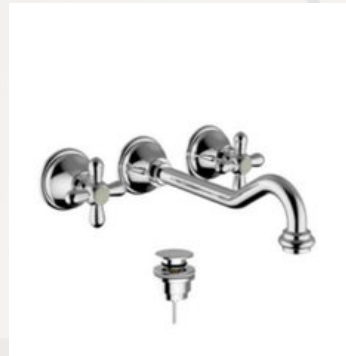

Concealed basin mixer

“
Ref: TABT07DM
Rs 3,900
”

Towel holder

“
Ref: TABT05DM
Rs1,600
”

Single hook

“
Ref: TABT01DM
Rs 2,700
”

Paper holder

● Brushed Nickel Collection

Vintage Collection

teorema®

Available colour: Chrome

Ref: T1534011
Rs 37,800

Head and hand shower

Ref: T70374
Rs 8,800

Wash basin mixer

Ref: T70317
Rs 14,500

Concealed wash basin mixer

Ref: T1534211
Rs 42,000

Head and hand shower

Ref: T8Y37511
Rs 15,900

Wash basin mixer

Ref: T9Z15011
Rs 13,500

Bath mixer

Ref: T9Z3011
Rs 8,000