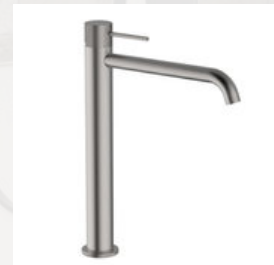

“ Ref: T9J341EO
Rs 23,900 ”