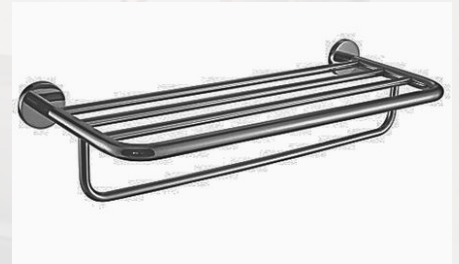

Toilet paper holder
14 x 6 x 6.4 cm

“
Ref: T1.010BZ
GOLD
Rs 1,000
”

Hook
6 x 6 x 5 cm

Available colour:  Brushed Nickel

“
Ref: BRASS-T1.001
Rs 1,400
”

Single towel holder
60 x 7.7 x 6 cm

“
Ref: BRASS-T1.002
Rs 1,800
”

Double towel holder
60 x 16.1 cm

“
Ref: BRASS-T1.012
Rs 3,200
”

Triple towel holder
60 x 29.5 cm

“
Ref: BRASS-T1.104
Rs 1,500
”

Towel ring
20.6 x 18.2 x 6.4 cm

“
Ref: BRASS T1.110BP
Rs 900
”

Hook
8.4 x 7.1 x 6 cm