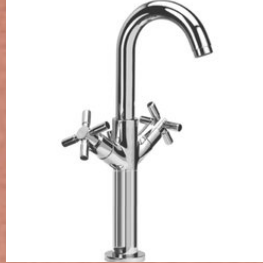

Available colour:  Chrome

Ref: TS16R78C
Rs 5,500
Round shape

OUT OF STOCK
Ref: VVD168S54C
Rs 5,500
Square shape

Ref: 19125W4
Rs 5,500
Round shape

Ref: WDG16Y31C
Rs 5,500
Round shape

Ref: WWT168X60C
Rs 5,500
Round shape