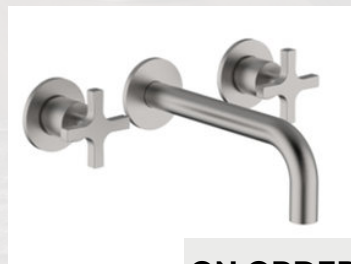

Wash basin mixer ”

ON ORDER ONLY
“ Ref: T76317EO
Rs 35,700 ”

Wall mounted wash basin mixer