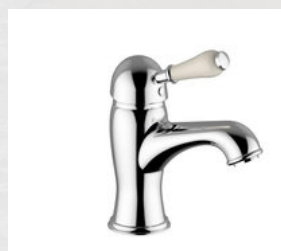

Concealed wash basin mixer

Ref: T1534211
Rs 42,000

Head and hand shower

Ref: T8Y37511
Rs 15,900

Wash basin mixer

Ref: T9Z15011
Rs 13,500

Bath mixer

Ref: T9Z3011
Rs 8,000