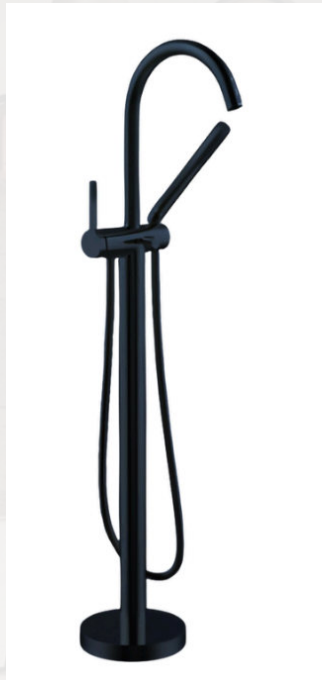

Standing bathtub mixer

“
 Ref: VM20001C
 - 1392
 Rs 24,500
 ”

Standing bathtub mixer

“
 Ref: B VPC208320PA
 - 0364A
 Rs 30,000
 ”

Standing bathtub mixer

“
 Ref: BATHTUBTRAY
 Rs 2,900
 ”

Bathtub Tray ”
 75 x 23 x 4 cm
 Full stretch - 109cm