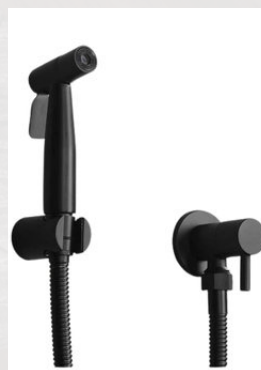

Flexible Adaptor ”

“ Ref: 31001P3- 1336
- H21151
Rs 1,900

Trigger spray for WC ”
with angle valve

“ Ref: BQH -
SPRAY4B
Rs 2,900

Trigger spray for WC ”
with angle valve

Concealed Toilets

OUT OF STOCK

“ Ref:
CR11000883134
Rs 11,500 ”