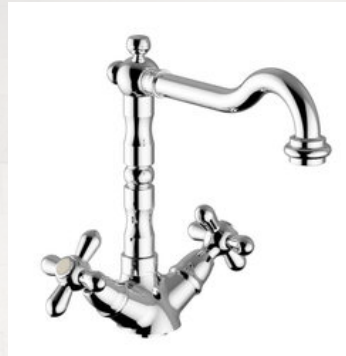

Concealed basin mixer

“
Ref: TABT07DM
Rs 3,900
”

Towel holder

“
Ref: TABT05DM
Rs1,600
”

Single hook

“
Ref: TABT01DM
Rs 2,700
”

Paper holder

● Brushed Nickel Collection

Vintage Collection

teorema®

Available colour: Chrome

Ref: T1534011
Rs 37,800

Head and hand shower

Ref: T70374
Rs 8,800

Wash basin mixer

Ref: T70317
Rs 14,500