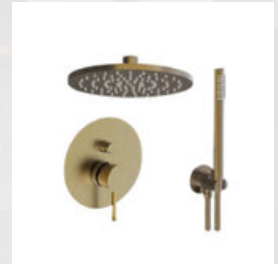

“
Ref: T8Y010GG-
KIT
Rs 48,000
”

Concealed wash basin mixer ”