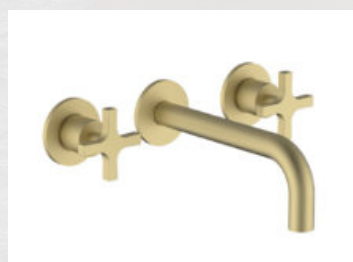

“ Ref: T9J341SB
Rs 23,900
Wash basin mixer ”

“ Ref: T9J335SB
Rs 16,600
Wash basin mixer ”

“ Ref: T9J318SB
Rs 22,500
Wall mounted wash basin mixer ”

“ Ref: T03312SB
Rs 8,000
Siphon ”

“ Ref: T76317SB
Rs 35,700
Wall mounted wash basin mixer ”