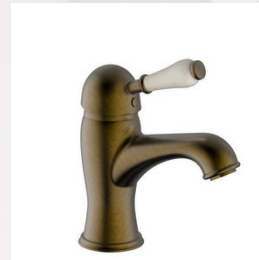

Wash basin mixer”

Vintage Collection

Available colour:  Bronze

“
Ref: T70167GG
Rs 31,800
”

Bath mixer with
shower set

“
Ref: T9Z327GG
Rs 23,000
”

Wash basin mixer

“
Ref: T9Z301GG
Rs 17,500
”