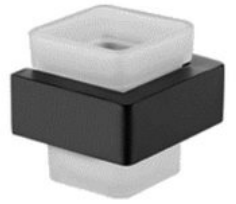

Double towel holder
60 x 14.5 x 3.5 cm

Ref: BCX67002-
80B
Rs 3,000

Double towel holder
80 x 14.5 x 3.5 cm

Ref: BCX67014B
Rs 1,900

Hand towel rack
25.5 x 7 x 3.5 cm

Accessories

Ref: BCX67010B
Rs 1,000

Hook
4.5 x 4.5 x 1.5 cm

Ref: BCX67011B
Rs 1,700

Toilet paper holder
14 x 4.5 x 3.5 cm

Ref: BCX67107B
Rs 1,500

Soap holder
14.4 x 10.3 x 3.5 cm

Ref: BCX67006B
Rs 1,500

Toothbrush holder
8.6 x 8 x 9 cm

Ref: BCX67003
Rs 3,000

Glass shelf
54 x 14 x 4 cm