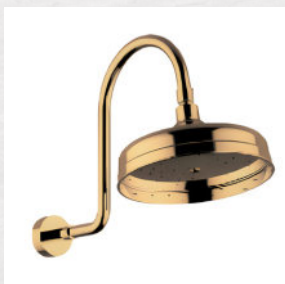

Wash basin mixer

“
Ref: T15342GG
Rs 48,000
”

2-Functions shower set

“
Ref: T70315GG
Rs 23,000
”

Wash basin mixer

“
Ref: T15336GG
Rs 20,000
”

Wall mounted
shower head

“
Ref: T9Z000GG
Rs 9,500
”

Concealed shower
mixer

OUT OF STOCK

Bronze Collection

“ Ref: T8Y375GG
Rs 22,500 ”

Wash basin mixer ”

“ Ref: T8Y318GG
Rs 22,500 ”

Concealed wash basin mixer ”

“ Ref: T8Y010GG-KIT
Rs 48,000 ”

Concealed wash basin mixer ”

“ **OUT OF STOCK**
Ref: T03312GG
Rs 11,500 ”

Siphon ”

“ Ref: TABT05GG
Rs 2,400 ”

Single hook ”

“ Ref: TABT02GG
Rs 9,700 ”

Toilet brush holder ”

“ Ref: TABT01GG
Rs 3,800 ”