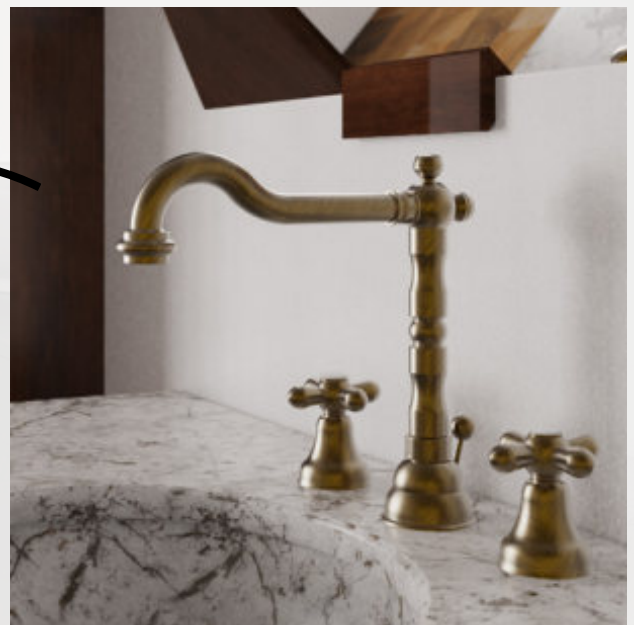

Wash basin mixer”

Vintage Collection

Available colour:  Bronze

“
Ref: T70167GG
Rs 31,800
”

Bath mixer with
shower set

“
Ref: T9Z327GG
Rs 23,000
”

Wash basin mixer

“
Ref: T9Z301GG
Rs 17,500
”

Wash basin mixer

“
Ref: T15342GG
Rs 48,000
”

2-Functions shower set

“
Ref: T70315GG
Rs 23,000
”

Wash basin mixer

“
Ref: T15336GG
Rs 20,000
”

Wall mounted
shower head

“
Ref: T9Z000GG
Rs 9,500
”