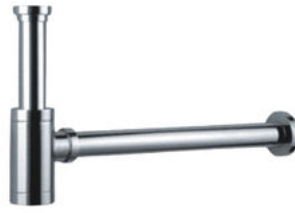

Each piece is singular and is available on order only.

Basin Accessories

Ref: C53012
Rs 1,350

Siphon
Rectangular shape

Ref: C53412
Rs 2,750

Siphon
Sharp lines

Ref: T03312
Rs 3,300

Siphon
Sharp lines