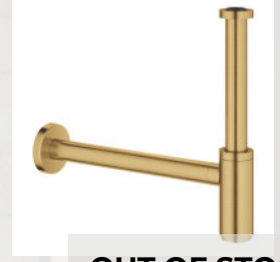

Concealed shower
mixer

OUT OF STOCK

Bronze Collection

“ Ref: T8Y375GG
Rs 22,500 ”

Wash basin mixer ”

“ Ref: T8Y318GG
Rs 22,500 ”

Concealed wash basin mixer ”

“ Ref: T8Y010GG-KIT
Rs 48,000 ”

Concealed wash basin mixer ”

“ **OUT OF STOCK**
Ref: T03312GG
Rs 11,500 ”

Siphon ”

“ Ref: TABT05GG
Rs 2,400 ”

Single hook ”

“ Ref: TABT02GG
Rs 9,700 ”

Toilet brush holder ”

“ Ref: TABT01GG
Rs 3,800 ”