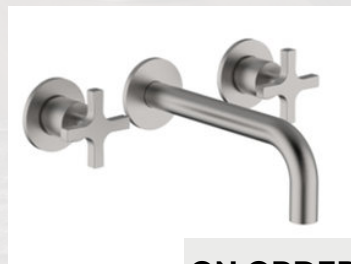

Wash basin mixer ”

“ **ON ORDER ONLY**
Ref: T76317EO
Rs 35,700 ”

Wall mounted wash basin mixer