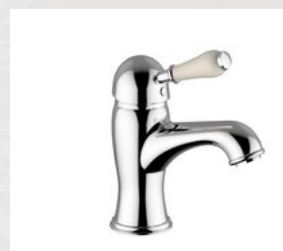

Concealed wash basin mixer”

“
Ref: T1534211
Rs 42,000
”

Head and hand shower”

“
Ref: T8Y37511
Rs 15,900
”

Wash basin mixer”

“
Ref: T9Z15011
Rs 13,500
”

Bath mixer”

“
Ref: T9Z3011
Rs 8,000
”