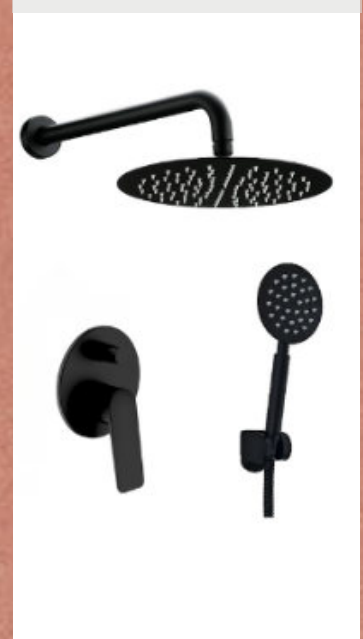

2 FUNCTIONS SHOWER

Ref: B 9E1J51A-WBK2422PA
Rs 12,500