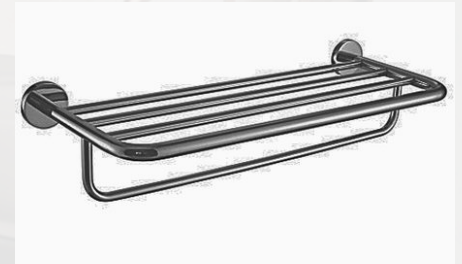

“
Ref: T1.211BZGOLD
Rs 1,400
”

Toilet paper holder
14 x 6 x 6.4 cm

“
Ref: T1.010BZ
GOLD
Rs 1,000
”

Hook
6 x 6 x 5 cm

Available colour:  Brushed Nickel

“
Ref: BRASS-T1.001
Rs 1,400
”

Single towel holder
60 x 7.7 x 6 cm

“
Ref: BRASS-T1.002
Rs 1,800
”

Double towel holder
60 x 16.1 cm

“
Ref: BRASS-T1.012
Rs 3,200
”

Triple towel holder
60 x 29.5 cm

“
Ref: BRASS-T1.104
Rs 1,500
”

Towel ring
20.6 x 18.2 x 6.4 cm

“
Ref: BRASS T1.110BP
Rs 900
”