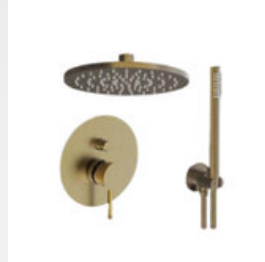

Wash basin mixer

“
Ref: T15342GG
Rs 48,000
”

2-Functions shower set

“
Ref: T70315GG
Rs 23,000
”

Wash basin mixer

“
Ref: T15336GG
Rs 20,000
”

Wall mounted
shower head

“
Ref: T9Z000GG
Rs 9,500
”

Concealed shower
mixer

OUT OF STOCK

Bronze Collection

“ Ref: T8Y375GG
Rs 22,500 ”

Wash basin mixer ”

“ Ref: T8Y318GG
Rs 22,500 ”

Concealed wash basin mixer ”

“ Ref: T8Y010GG-KIT
Rs 48,000 ”

Concealed wash basin mixer ”

“ **OUT OF STOCK**
Ref: T03312GG
Rs 11,500 ”

Siphon ”

“ Ref: TABT05GG
Rs 2,400 ”

Single hook ”

“ Ref: TABT02GG
Rs 9,700 ”

Toilet brush holder ”

“ Ref: TABT01GG
Rs 3,800 ”