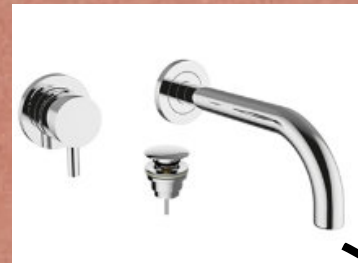

Ref: T73323
Rs 9,000