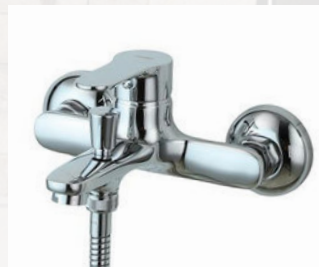

Ref: HB 1153
Rs 800

Shower connection

Ref: H21151/55
Rs 400

Shower connection

Ref: WZD238X83C
Rs 3,900

2-functions
shower mixer

Ref: VVD238354C
Rs 4,200

2-functions
shower mixer