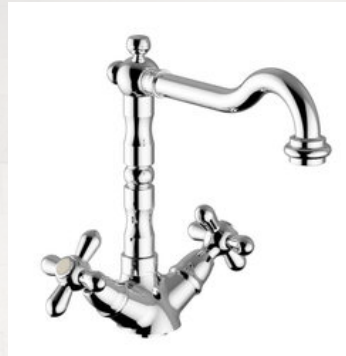

Vintage Collection

teorema®

Available colour: Chrome

“
Ref: T1534011
Rs 37,800
”

Head and hand shower”

“
Ref: T70374
Rs 8,800
”

Wash basin mixer”

“
Ref: T70317
Rs 14,500
”