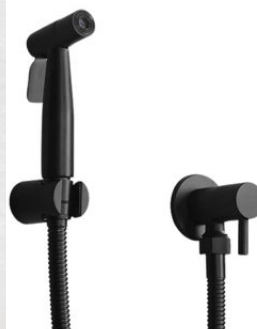

Ref: Flexible
Adaptor
Rs 600

Flexible Adaptor

Ref: 31001P3- 1336
- H21151
Rs 1,900

Trigger spray for WC
with angle valve

Ref: BQH -
SPRAY4B
Rs 2,900

Trigger spray for WC
with angle valve

Concealed Toilets

OLI