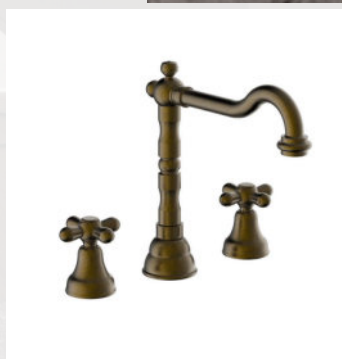

Wash basin mixer”

Vintage Collection

Available colour:  Bronze

“
Ref: T70167GG
Rs 31,800
”

Bath mixer with
shower set

“
Ref: T9Z327GG
Rs 23,000
”

Wash basin mixer

“
Ref: T9Z301GG
Rs 17,500
”

Wash basin mixer

“
Ref: T15342GG
Rs 48,000
”

2-Functions shower set

“
Ref: T70315GG
Rs 23,000
”

Wash basin mixer

“
Ref: T15336GG
Rs 20,000
”

Wall mounted
shower head

“
Ref: T9Z000GG
Rs 9,500
”