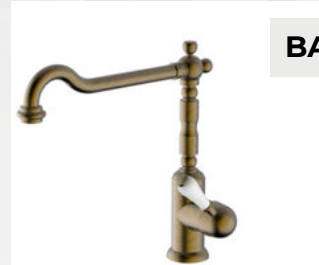

Micro-bubble Aerator

Micro-bubble Water

Ref: VRG569223C
Rs 16,000

Sinks Mixers

Available colour: Chrome

Ref: T17823
Rs 12,000
Sink Mixer with pull out

Available colour: Bronze

Ref: T17815GG
Rs 17,500