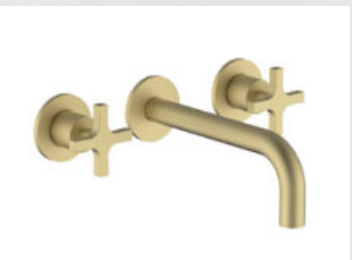

“ Ref: T76317SB
Rs 35,700
Wall mounted wash basin mixer ”