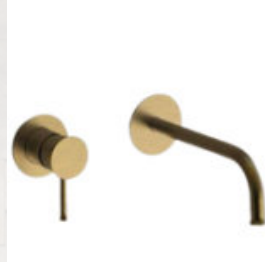

Concealed shower
mixer

OUT OF STOCK

Bronze Collection

“ Ref: T8Y375GG
Rs 22,500 ”

Wash basin mixer ”

“ Ref: T8Y318GG
Rs 22,500 ”

Concealed wash basin mixer ”

“ Ref: T8Y010GG-KIT
Rs 48,000 ”

Concealed wash basin mixer ”

“ **OUT OF STOCK**
Ref: T03312GG
Rs 11,500 ”

Siphon ”

“ Ref: TABT05GG
Rs 2,400 ”

Single hook ”

“ Ref: TABT02GG
Rs 9,700 ”

Toilet brush holder ”

“ Ref: TABT01GG
Rs 3,800 ”