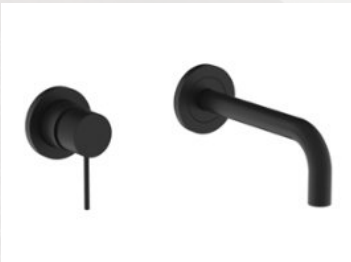

Concealed basin mixer

“
Ref: T9J318BB
Rs 20,400
”

Concealed basin mixer