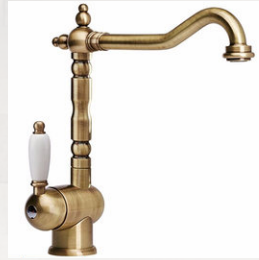

Wash basin mixer”

Vintage Collection

Available colour:  Bronze

“
Ref: T70167GG
Rs 31,800
”

Bath mixer with
shower set

“
Ref: T9Z327GG
Rs 23,000
”

Wash basin mixer

“
Ref: T9Z301GG
Rs 17,500
”

Wash basin mixer

“
Ref: T15342GG
Rs 48,000
”

2-Functions shower set

“
Ref: T70315GG
Rs 23,000
”

Wash basin mixer

“
Ref: T15336GG
Rs 20,000
”

Wall mounted
shower head

“
Ref: T9Z000GG
Rs 9,500
”