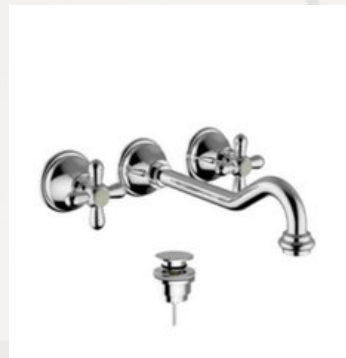

Vintage Collection

teorema®

Available colour: Chrome

“
Ref: T1534011
Rs 37,800
”

Head and hand shower”

“
Ref: T70374
Rs 8,800
”

Wash basin mixer”

“
Ref: T70317
Rs 14,500
”

Concealed wash basin mixer”

“
Ref: T1534211
Rs 42,000
”

Head and hand shower”

“
Ref: T8Y37511
Rs 15,900
”

Wash basin mixer”

“
Ref: T9Z15011
Rs 13,500
”

Bath mixer”

“
Ref: T9Z3011
Rs 8,000
”