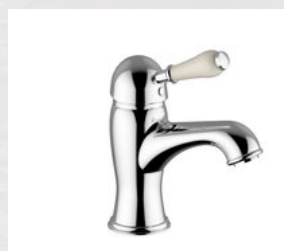

Concealed wash basin mixer”

“  
Ref: T1534211  
Rs 42,000  
”

Head and hand shower”

“  
Ref: T8Y37511  
Rs 15,900  
”

Wash basin mixer”

“  
Ref: T9Z15011  
Rs 13,500  
”

Bath mixer”

“  
Ref: T9Z3011  
Rs 8,000  
”