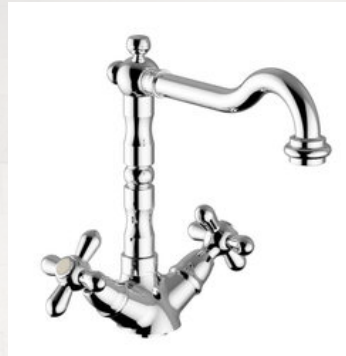

# Vintage Collection

teorema®

Available colour: Chrome

“  
Ref: T1534011  
Rs 37,800  
”

Head and hand shower”

“  
Ref: T70374  
Rs 8,800  
”

Wash basin mixer”

“  
Ref: T70317  
Rs 14,500  
”