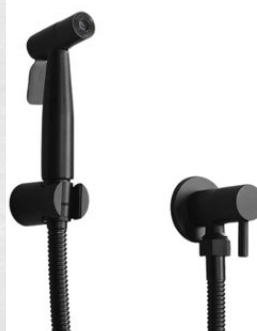

Ref: Flexible  
Adaptor  
Rs 600

Flexible Adaptor

Ref: 31001P3- 1336  
- H21151  
Rs 1,900

Trigger spray for WC  
with angle valve

Ref: BQH -  
SPRAY4B  
Rs 2,900

Trigger spray for WC  
with angle valve

**Concealed Toilets**