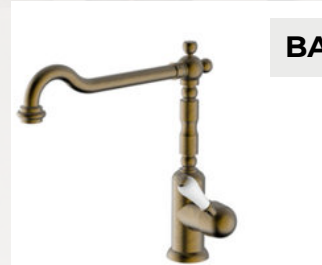

Ref: T17815GG
Rs 17,500

BACK IN: APRIL