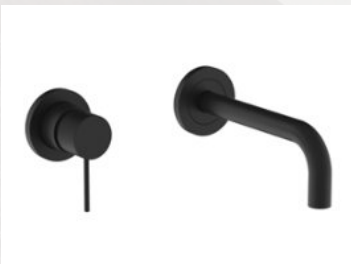

Concealed basin mixer ”

“ Ref: T9J318BB
Rs 20,400 ”

Concealed basin mixer ”