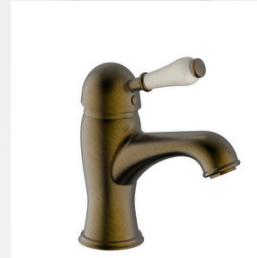

Vintage Collection

BACK IN: APRIL

Available colour: Bronze

“ Ref: T70167GG
Rs 31,800 ”

“ Ref: T9Z327GG
Rs 23,000 ”

“ Ref: T9Z301GG
Rs 17,500 ”

BACK IN: FEBRUARY

“ Ref: T15342GG
Rs 48,000 ”

2-Functions shower set ”

“ Ref: T70315GG
Rs 23,000 ”

“ Ref: T15336GG
Rs 20,000 ”

Wall mounted
shower head ”

“ Ref: T9Z000GG
Rs 9,500 ”