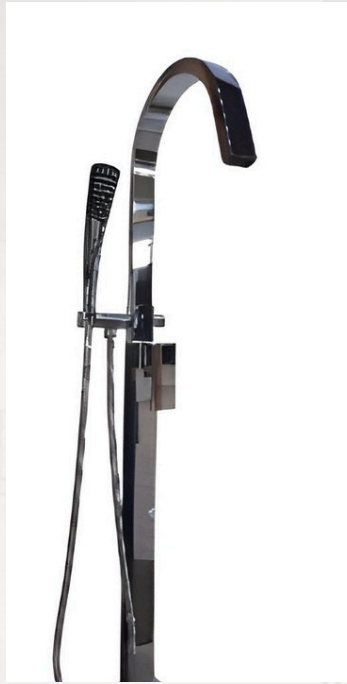

Ref: VM20001C
- 1392
Rs 24,500