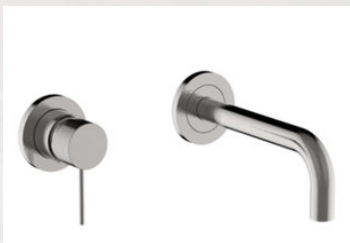

ON ORDER ONLY

“
Ref: T9J318EO
Rs 22,500
”

Wall mounted wash basin mixer