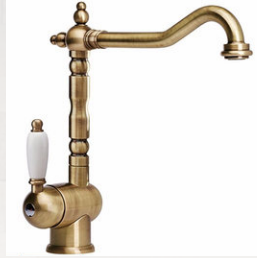

“ Ref: T9Z327GG
Rs 23,000 ”