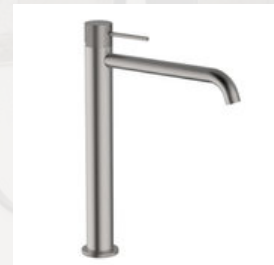

“
Ref: T9J341EO
Rs 23,900
”