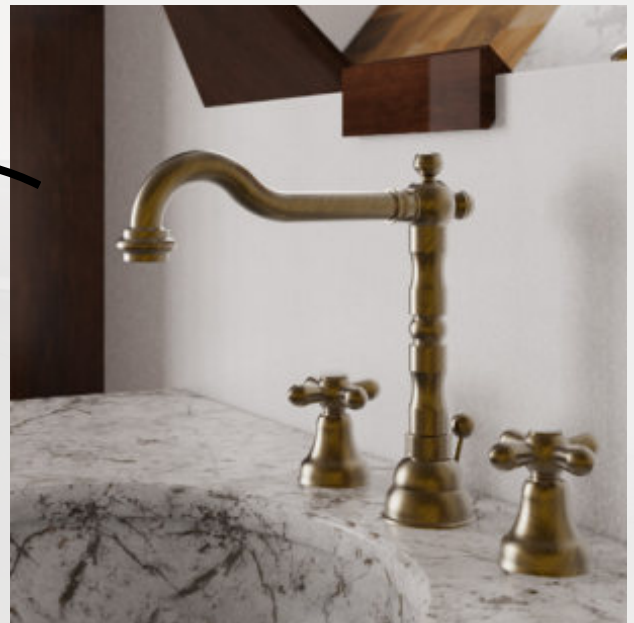

Wash basin mixer ”

BACK IN: FEBRUARY

“ Ref: T15342GG  
Rs 48,000 ”

2-Functions shower set ”

“ Ref: T70315GG  
Rs 23,000 ”

Wash basin mixer ”

“ Ref: T15336GG  
Rs 20,000 ”

Wall mounted  
shower head ”