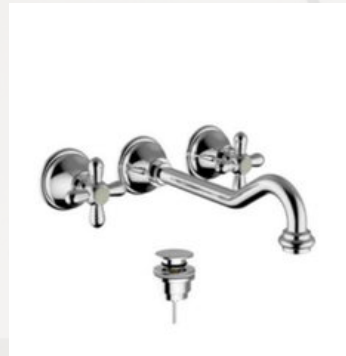

Towel holder

“  
Ref: TABT05DM  
Rs1,600  
”

Single hook

“  
Ref: TABT01DM  
Rs 2,700  
”

Paper holder

● **Brushed Nickel Collection**

“  
Ref: T15622EO-KIT  
Rs 46,000  
”

Concealed shower set

# Vintage Collection

teorema®

Available colour: Chrome

“  
Ref: T1534011  
Rs 37,800  
”

Head and hand shower”

“  
Ref: T70374  
Rs 8,800  
”

Wash basin mixer”

“  
Ref: T70317  
Rs 14,500  
”

Concealed wash basin mixer”

“  
Ref: T1534211  
Rs 42,000  
”

Head and hand shower”

“  
Ref: T8Y37511  
Rs 15,900  
”

Wash basin mixer”

“  
Ref: T9Z15011  
Rs 13,500  
”

Bath mixer”

“  
Ref: T9Z3011  
Rs 8,000  
”