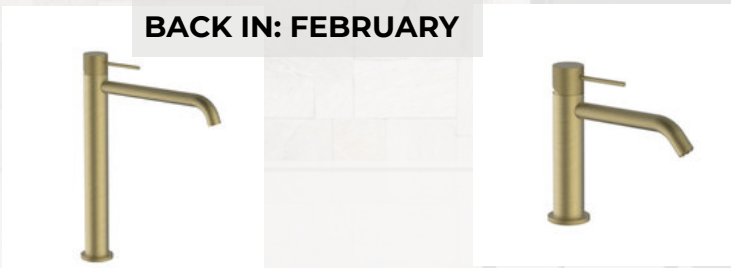

Ref: T9J341SB
Rs 23,900

Wash basin mixer

Ref: T9J335SB
Rs 16,600

Wash basin mixer