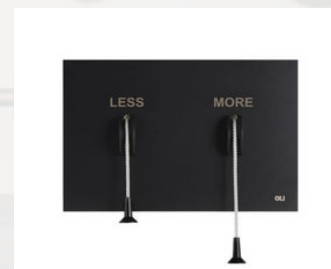

“ Ref:
CG79000883527
Rs 23,000 ”

Plate - Black ”
22 x 15 cm
Thickness: 0.2 cm

ON ORDER ONLY