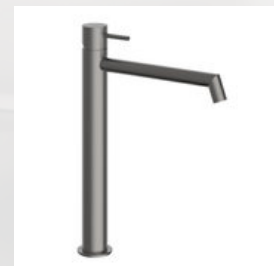

Wash basin mixer”

“
Ref: T45375EO
Rs 23,900
”