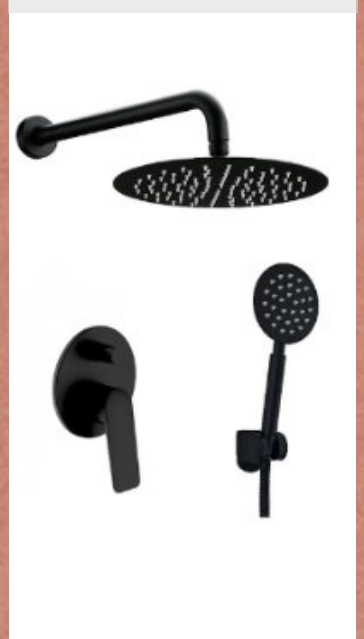

2 FUNCTIONS SHOWER

Ref: B 9E1J51A-WBK2422PA
Rs 12,500