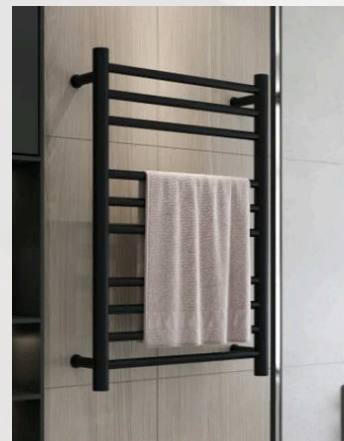

Ref: WARMER-9005-BLACK
Rs 9,500
Towel Warmer
78 x 50 x 12 cm