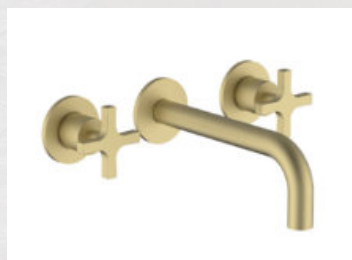

Ref: T76317SB
Rs 35,700

Wall mounted wash basin mixer