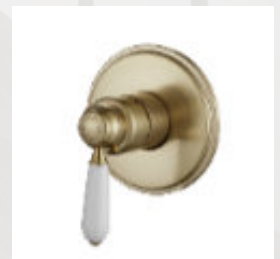

Wash basin mixer ”

“ Ref: T15336GG
Rs 20,000 ”

Wall mounted
shower head ”

“ Ref: T9Z000GG
Rs 9,500 ”

Concealed shower
mixer ”