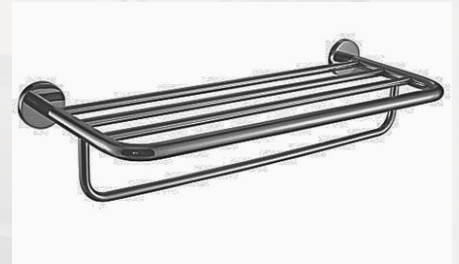

Hook  
6 x 6 x 5 cm

Available colour:  Brushed Nickel

“  
Ref: BRASS-T1.001  
Rs 1,400  
”

Single towel holder  
60 x 7.7 x 6 cm

“  
Ref: BRASS-T1.002  
Rs 1,800  
”

Double towel holder  
60 x 16.1 cm

“  
Ref: BRASS-T1.012  
Rs 3,200  
”

Triple towel holder  
60 x 29.5 cm

“  
Ref: BRASS-T1.104  
Rs 1,500  
”

Towel ring  
20.6 x 18.2 x 6.4 cm

“  
Ref: T1.010BP  
Rs 900  
”

Hook  
8.4 x 7.1 x 6 cm

“  
Ref: BRASS-T1.005  
Rs 1,900  
”

Toilet brush holder  
33.5 x 14.3 x 11.5 cm