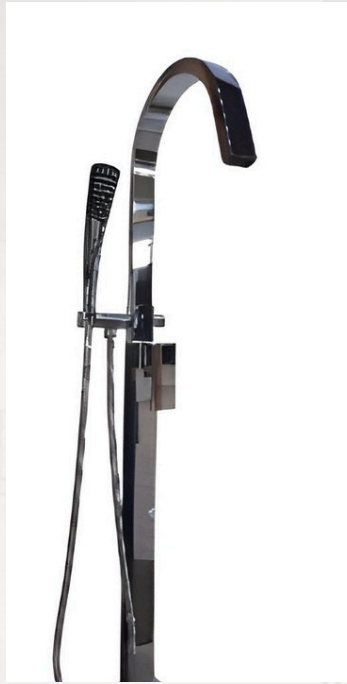

Ref: VPC208320OC
Rs 24,500

Standing bathtub mixer

Ref: VM20001C
- 1392
Rs 24,500

Standing bathtub mixer

Ref: B VPC208320PA
- 0364A
Rs 30,000

Standing bathtub mixer

Ref: BATHTUBTRAY
Rs 2,900

Bathtub Tray
75 x 23 x 4 cm
Full stretch - 109cm