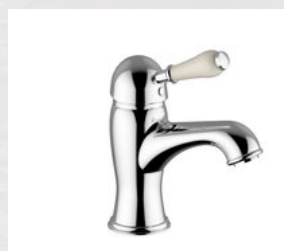

“
Ref: T9Z3011
Rs 8,000
”

Wash basin mixer”