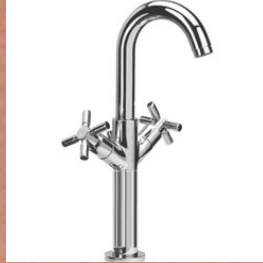

Available colour:  Chrome

Ref: TS16R78C
Rs 5,500
Round shape

Ref: VVD168S54C
Rs 5,500
Square shape

Ref: 19125W4
Rs 5,500
Round shape

Ref: WDG16Y31C
Rs 5,500
Round shape

Ref: WWT168X60C
Rs 5,500
Round shape