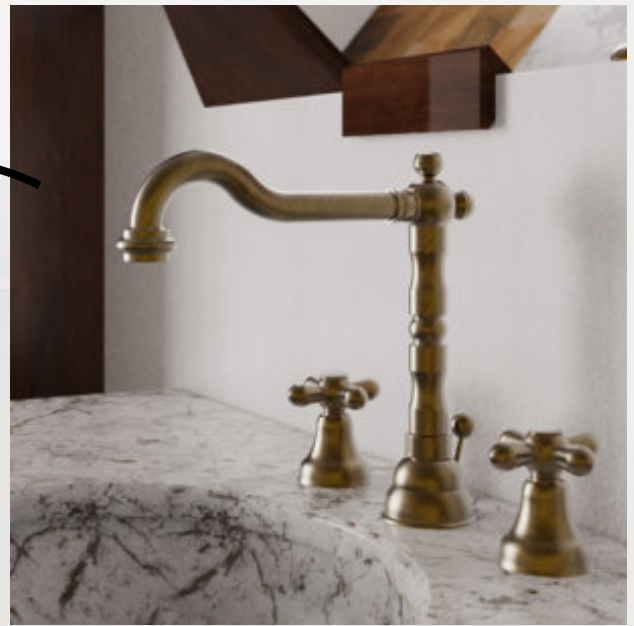

“ Ref: T70167GG
Rs 31,800 ”

Bath mixer with
shower set ”

“ Ref: T9Z327GG
Rs 23,000 ”

Wash basin mixer ”

“ Ref: T9Z301GG
Rs 17,500 ”

Wash basin mixer ”

BACK IN: JANUARY

“ Ref: T15342GG
Rs 48,000 ”

2-Functions shower set ”

“ Ref: T70315GG
Rs 23,000 ”

Wash basin mixer ”

“ Ref: T15336GG
Rs 20,000 ”

Wall mounted
shower head ”

“ Ref: T9Z000GG
Rs 9,500 ”

Concealed shower
mixer ”

Bronze Collection