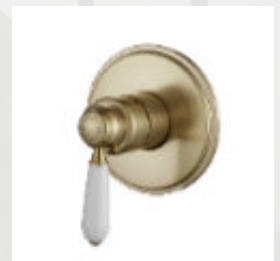

2-Functions shower set ”

“ Ref: T70315GG
Rs 23,000 ”

Wash basin mixer ”

“ Ref: T15336GG
Rs 20,000 ”

Wall mounted
shower head ”

“ Ref: T9Z000GG
Rs 9,500 ”

Concealed shower
mixer ”

Bronze Collection

Concealed wash basin mixer ”

Siphon ”

“
Ref: TABT05GG
Rs 2,400
”

“
Ref: TABT02GG
Rs 9,700
”

Single hook ”

Toilet brush holder ”

“
Ref: TABT01GG
Rs 3,800
”

“
Ref: TABT06GG
Rs 5,300
”