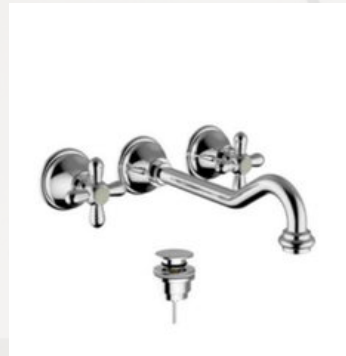

“
Ref: T70317
Rs 14,500
”

Concealed wash basin mixer”