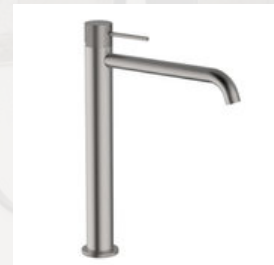

“
Ref: T45318EDM
Rs 25,000
”

Concealed basin mixer

BACK IN: JANUARY

“
Ref: TABT07DM
Rs 3,900
”

Towel holder

“
Ref: TABT05DM
Rs1,600
”

Single hook

“
Ref: TABT01DM
Rs 2,700
”

Paper holder

Brushed Nickel Collection

Ref: T15622EO-KIT
Rs 46,000

Concealed shower set

Ref: T9J305EO
Rs 16,600

Wash basin mixer

Ref: T9J341EO
Rs 23,900

Wash basin mixer