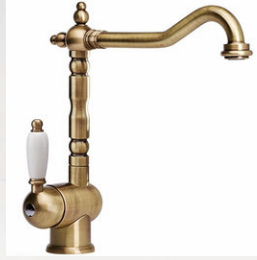

“ Ref: T9Z327GG
Rs 23,000 ”