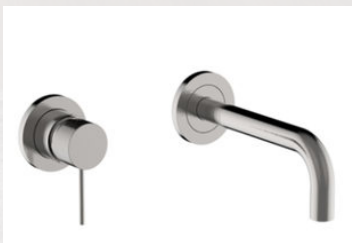

ON ORDER ONLY

Ref: T9J318EO
Rs 22,500

Wall mounted wash basin mixer