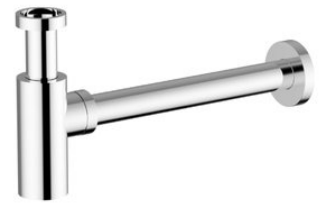

Ref: T03312
Rs 3,300

Siphon
Sharp lines