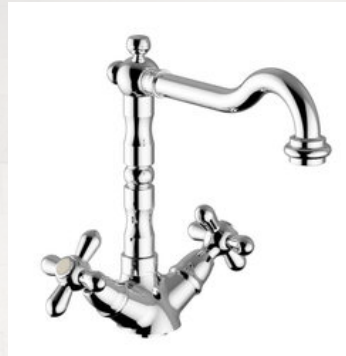

“
Ref: T70374
Rs 8,800
”

Wash basin mixer”