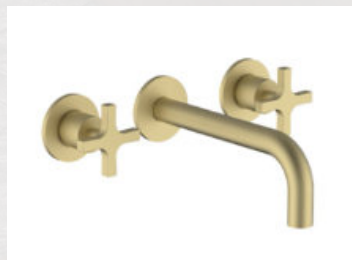

Ref: T76317SB
Rs 35,700

Wall mounted wash basin mixer