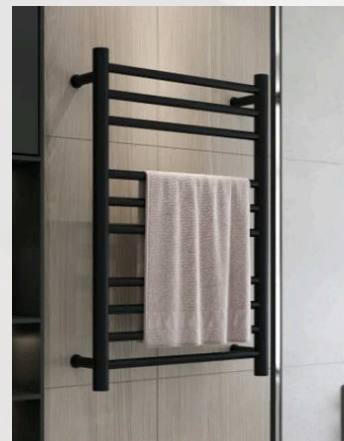

Accessories

Ref: HAIR DRYER
DB210108B
Rs 3,000
Hair Dryer with
Shaver Socket

Ref: HAND DRYER DB2000
Rs 3,000
Hand Dryer

Ref: YTX-3002-KIT
Rs 2,000
Bathroom Kit

Ref: YTX-3028-KIT
Rs 2,500
Bathroom Tray

Ref: WARMER-9005-CHROME
Rs 9,500
Towel Warmer
78 x 50 x 12 cm