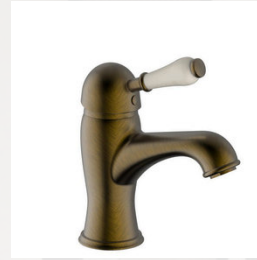

Vintage Collection

BACK IN: JANUARY

Available colour: Bronze

“ Ref: T70167GG
Rs 31,800 ”

“ Ref: T9Z327GG
Rs 23,000 ”

“ Ref: T9Z301GG
Rs 17,500 ”

BACK IN: JANUARY

“ Ref: T15342GG
Rs 48,000 ”

2-Functions shower set ”

“ Ref: T70315GG
Rs 23,000 ”

“ Ref: T15336GG
Rs 20,000 ”

Wall mounted
shower head ”

“ Ref: T9Z000GG
Rs 9,500 ”