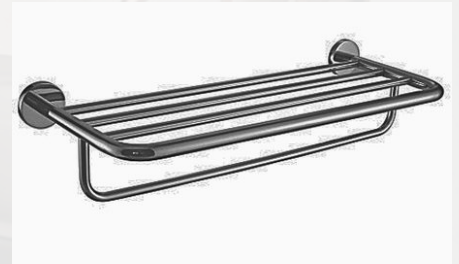

“
Ref: T1.010BZ
GOLD
Rs 1,000
”

Hook
6 x 6 x 5 cm

Available colour:  Brushed Nickel

“
Ref: BRASS-T1.001
Rs 1,400
”

Single towel holder
60 x 7.7 x 6 cm

“
Ref: BRASS-T1.002
Rs 1,800
”

Double towel holder
60 x 16.1 cm

“
Ref: BRASS-T1.012
Rs 3,200
”

Triple towel holder
60 x 29.5 cm

“
Ref: BRASS-T1.104
Rs 1,500
”

Towel ring
20.6 x 18.2 x 6.4 cm

“
Ref: T1.010BP
Rs 900
”

Hook
8.4 x 7.1 x 6 cm

“
Ref: BRASS-T1.005
Rs 1,900
”

Toilet brush holder
33.5 x 14.3 x 11.5 cm