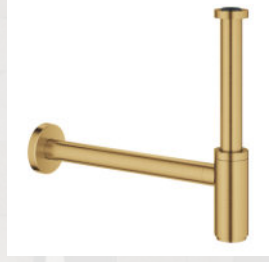

BACK IN: JANUARY

“
Ref: T8Y375GG
Rs 22,500
”

“
Ref: T8Y318GG
Rs 22,500
”

“
Ref: T8Y010GG-
KIT
Rs 48,000
”

“
Ref: T03312GG
Rs 11,500
”

Wash basin mixer ”

Concealed wash basin mixer ”

Concealed wash basin mixer ”

Siphon ”