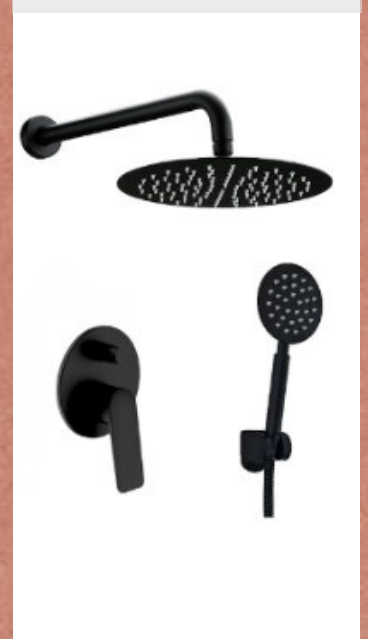

2 FUNCTIONS SHOWER

Ref: B 9E1J51A-WBK2422PA
Rs 12,500