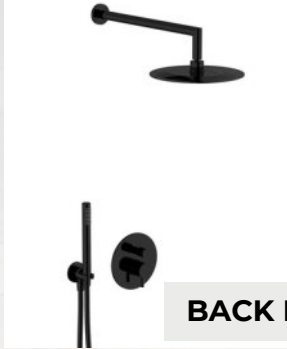

- **Brushed Nickel**
- **Black Matt**
- **Bronze**
- **Soft Brass**
- **Dark Mirror**
- **Inox 316**

● Dark Mirror Collection

“
Ref: T15377DM
Rs 36,000
”

Surface shower column

“
Ref: T15622DM-KIT
Rs 50,000
”