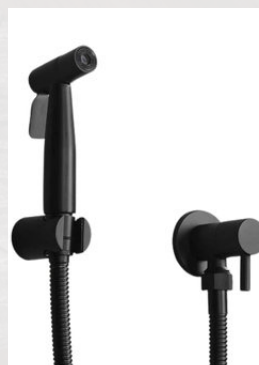

Flexible Adaptor ”

“ Ref: 31001P3- 1336
- H21151
Rs 1,900

Trigger spray for WC ”
with angle valve

“ Ref: B QH -
SPRAY4B
Rs 2,900

Trigger spray for WC ”
with angle valve

Concealed Toilets

OLI

“ Ref:
CR11000883134
Rs 11,500 ”