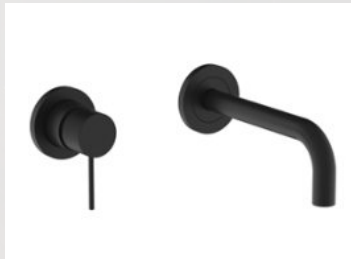

Concealed shower set

“ Ref: T45375BB
Rs 19,800 ”

Wash basin mixer

“ Ref: T76317BB
Rs 33,600 ”

Concealed basin mixer

“ Ref: T9J318BB
Rs 20,400 ”

Concealed basin mixer

Soft Brass Collection