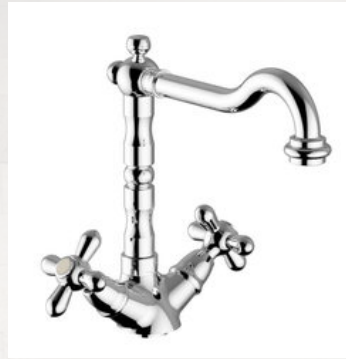

“
Ref: T70374
Rs 8,800
”

Wash basin mixer”