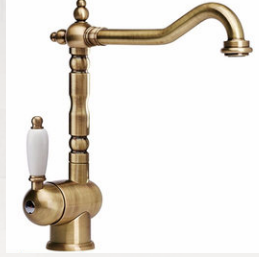

“ Ref: T9Z327GG
Rs 23,000 ”