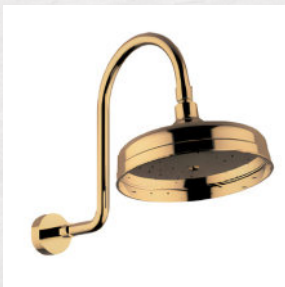

“
Ref: T45318DM
Rs 25,000
”

Concealed basin mixer

BACK IN: NOVEMBER

“
Ref: TABT07DM
Rs 3,900
”

Towel holder

“
Ref: TABT05DM
Rs1,600
”

Single hook

“
Ref: TABT01DM
Rs 2,700
”

Wash basin mixer”

“
Ref: T9Z15011
Rs 13,500
”

Bath mixer”

“
Ref: T9Z3011
Rs 8,000
”

Wash basin mixer”

Vintage Collection

Available colour: Bronze

BACK IN: NOVEMBER

“ Ref: T70167GG
Rs 31,800 ”

Bath mixer with
shower set ”

“ Ref: T9Z327GG
Rs 23,000 ”

Wash basin mixer ”

“ Ref: T9Z301GG
Rs 17,500 ”

Wash basin mixer ”

BACK IN: NOVEMBER

“ Ref: T15342GG
Rs 48,000 ”

2-Functions shower set ”

“ Ref: T70315GG
Rs 23,000 ”

Wash basin mixer ”

“ Ref: T15336GG
Rs 20,000 ”

Wall mounted
shower head ”

“ Ref: T9Z000GG
Rs 9,500 ”

Concealed shower
mixer ”

Bronze Collection