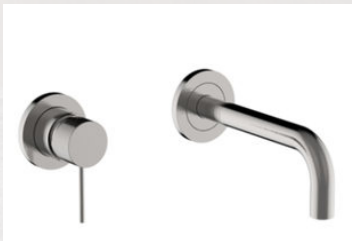

ON ORDER ONLY

Ref: T9J318EO
Rs 22,500

Wall mounted wash basin mixer