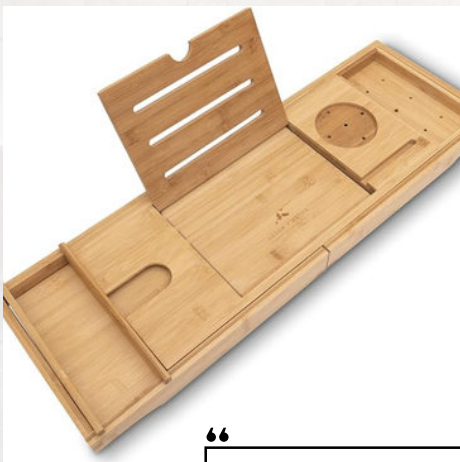

“
 Ref: B VPC208320PA
 - 0364A
 Rs 30,000
 ”

Standing bathtub mixer

“
 Ref: BATHTUBTRAY
 Rs 2,900
 ”

Bathtub Tray ”
 75 x 23 x 4 cm
 Full stretch - 109cm

Toilets

Available colour:  Vitreous China

“ Ref: Toilet 1215A
Rs 12,500 ”