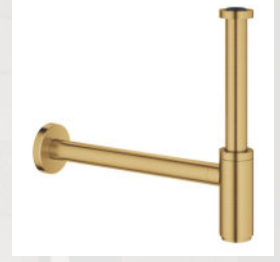

“
Ref: T8Y375GG
Rs 22,500
”

Wash basin mixer ”

“
Ref: T8Y318GG
Rs 22,500
”

Concealed wash basin mixer ”

BACK IN NOVEMBER

“
Ref: T8Y010GG-KIT
Rs 48,000
”

Concealed wash basin mixer ”

BACK IN NOVEMBER

“
Ref: T03312GG
Rs 11,500
”

Siphon ”

“
Ref: TABT05GG
Rs 2,400
”

Single hook ”

“
Ref: TABT02GG
Rs 9,700
”

Toilet brush holder ”

“
Ref: TABT01GG
Rs 3,800
”

Toilet paper holder ”