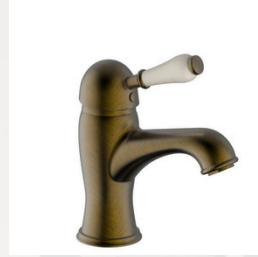

“ Ref: T9Z301GG
Rs 17,500 ”