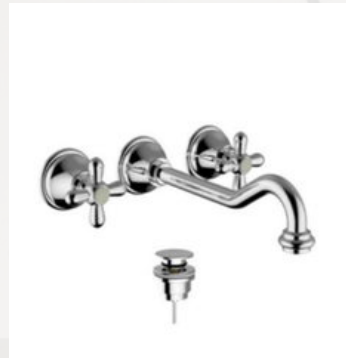

“
Ref: T45318DM
Rs 25,000
”

Concealed basin mixer

BACK IN: NOVEMBER

“
Ref: TABT07DM
Rs 3,900
”

Towel holder

“
Ref: TABT05DM
Rs1,600
”

Single hook

“
Ref: TABT01DM
Rs 2,700
”

Ref: T76317EO
Rs 35,700

Wall mounted wash basin mixer

Ref: T45318EO
Rs 25,500

Wall mounted wash basin mixer

Vintage Collection

teorema®

Available colour: Chrome

“
Ref: T1534011
Rs 37,800
”

Head and hand shower”

“
Ref: T70374
Rs 8,800
”

Wash basin mixer”

“
Ref: T70317
Rs 14,500
”

Concealed wash basin mixer”

“
Ref: T1534211
Rs 42,000
”

Head and hand shower”

“
Ref: T8Y37511
Rs 15,900
”