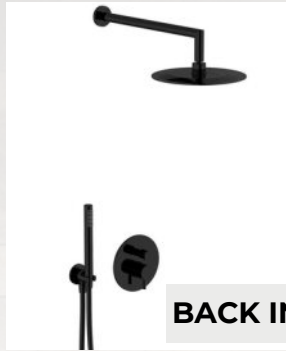

- **Brushed Nickel**
- **Black Matt**
- **Bronze**
- **Soft Brass**
- **Dark Mirror**
- **Inox 316**

Dark Mirror Collection

“
Ref: T15377DM
Rs 36,000
”

Surface shower column

“
Ref: T15622DM-KIT
Rs 50,000
”