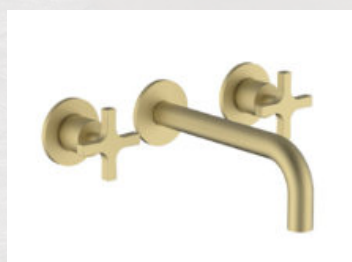

Wall mounted wash basin mixer

Ref: T76317SB
Rs 35,700

Wall mounted wash basin mixer