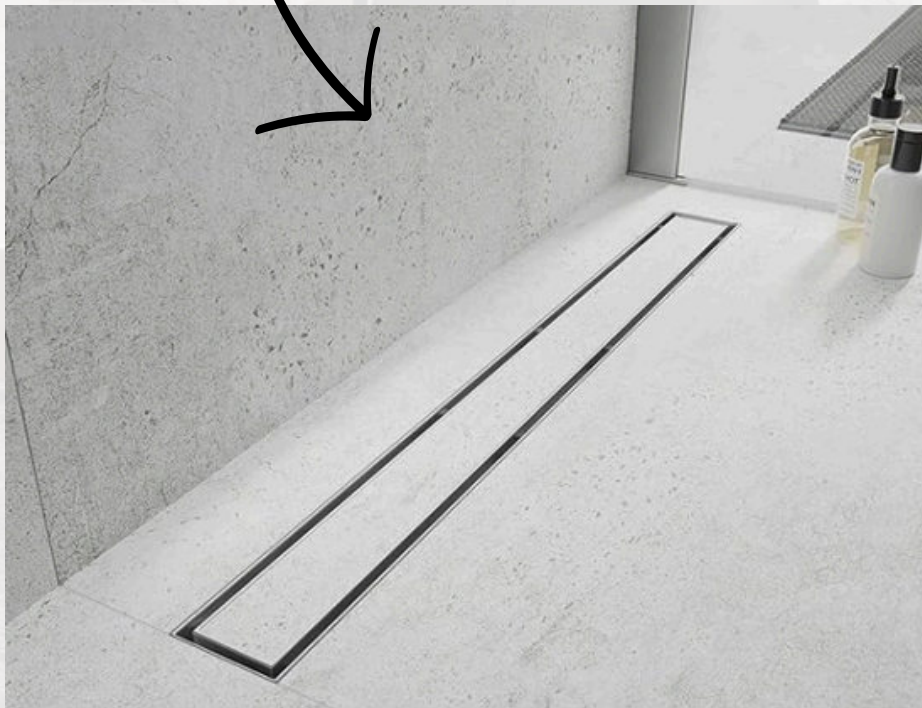

Floor drains

Floor drain 60cm

Floor drain 60cm

Floor drain 60 cm

Floor drain 15 x 15 cm

Floor drain 30 cm

Floor drain 60 cm

Ref: NB-GD-38
Rs 500

Floor drain 10 x 10 cm