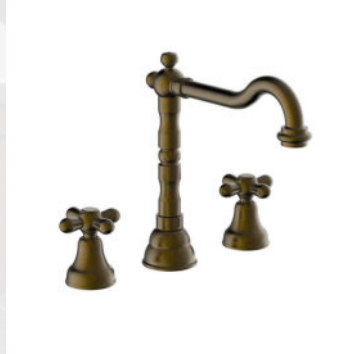

“ Ref: T70315GG
Rs 23,000 ”