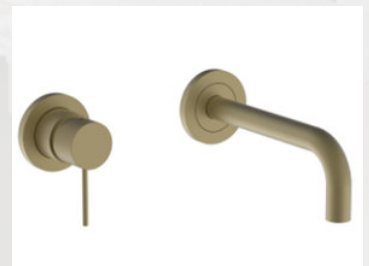

ON ORDER ONLY
Ref: T1629A1SB
Rs 75,000

Free standing bathtub mixer

Ref: T9J010SB - KIT
Rs 62,400

Concealed shower set

BACK IN: NOVEMBER
Ref: T9J341SB
Rs 23,900

Wash basin mixer

Ref: T9J335SB
Rs 16,600

Wash basin mixer