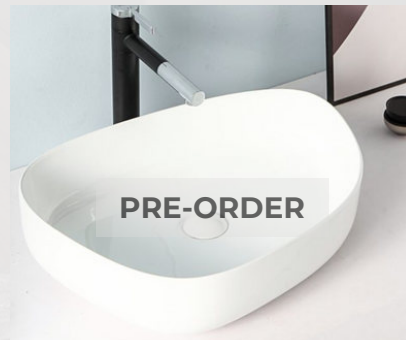

“
Ref: 433
Rs 4,200
”
55x 40 x 14 cm ”