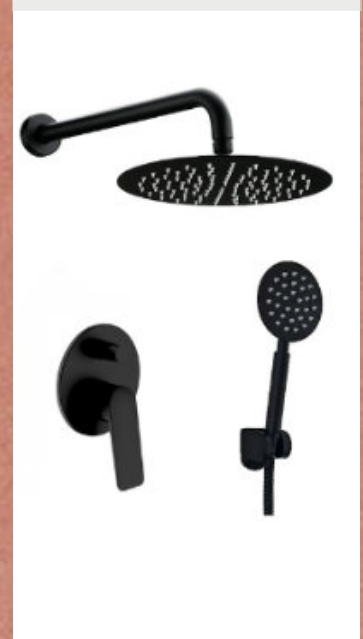

2 FUNCTIONS SHOWER

Ref: B 9E1J51A-WBK2422PA
Rs 12,500