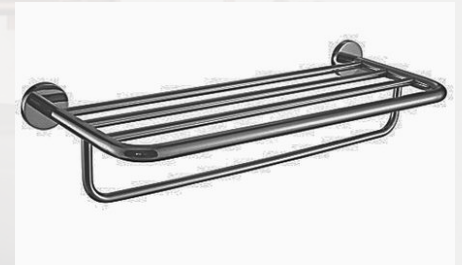

“
Ref: T1.010BZ
GOLD
Rs 1,000
Hook
6 x 6 x 5 cm
”

Available colour:  Brushed Nickel

“
Ref: BRASS-T1.001
Rs 1,400
”
Single towel holder
60 x 7.7 x 6 cm

“
Ref: BRASS-T1.002
Rs 1,800
”
Double towel holder
60 x 16.1 cm

“
Ref: BRASS-T1.012
Rs 3,200
”
Triple towel holder
60 x 29.5 cm

“
Ref: BRASS-T1.104
Rs 1,500
”
Towel ring
20.6 x 18.2 x 6.4 cm

“
Ref: T1.010BP
Rs 900
”
Hook
8.4 x 7.1 x 6 cm

“
Ref: BRASS-T1.005
Rs 1,900
”
Toilet brush holder
33.5 x 14.3 x 11.5 cm