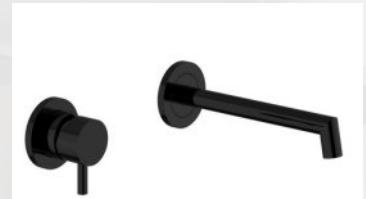

“
Ref: T45318DM
Rs 25,000
”

Concealed basin mixer

BACK IN: NOVEMBER

“
Ref: TABT07DM
Rs 3,900
”

Towel holder

“
Ref: TABT05DM
Rs1,600
”

Single hook

“
Ref: TABT01DM
Rs 2,700
”