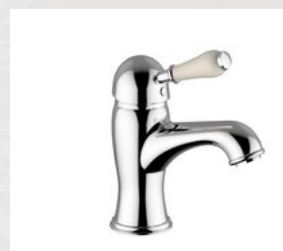

Bath mixer”

“
Ref: T9Z3011
Rs 8,000
”

Wash basin mixer”