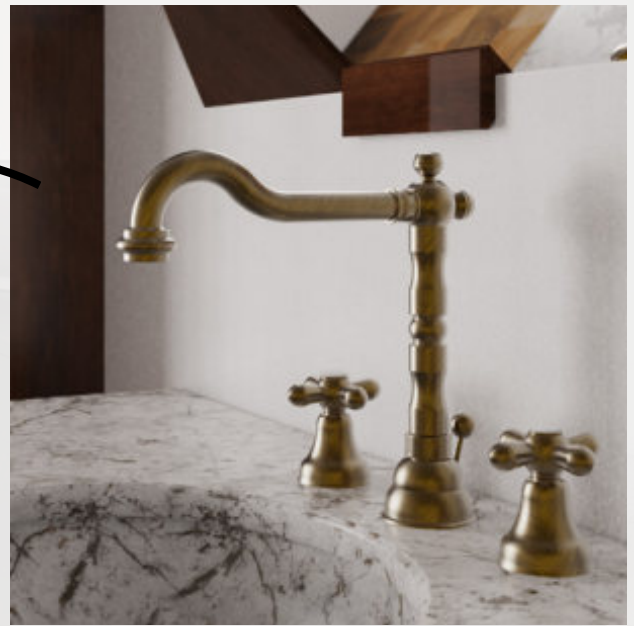

“ Ref: T70167GG
Rs 31,800 ”

Bath mixer with
shower set ”

“ Ref: T9Z327GG
Rs 23,000 ”

Wash basin mixer ”

“ Ref: T9Z301GG
Rs 17,500 ”

Wash basin mixer ”

BACK IN: NOVEMBER

“ Ref: T15342GG
Rs 48,000 ”

2-Functions shower set ”

“ Ref: T70315GG
Rs 23,000 ”

Wash basin mixer ”

“ Ref: T15336GG
Rs 20,000 ”

Wall mounted
shower head ”

“ Ref: T9Z000GG
Rs 9,500 ”

Concealed shower
mixer ”

Bronze Collection