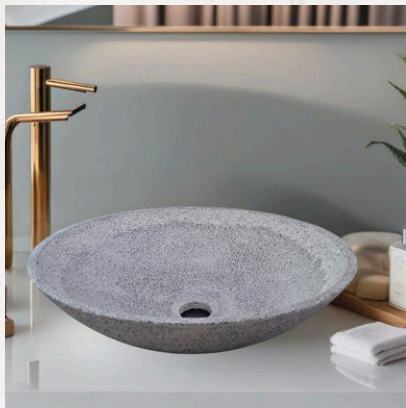

63 x 41 x 15 cm ”

“
Ref: Jack
Rs 6,900

39.5 x 39.5 x 11 cm ”

“
Ref: 167B
Rs 6,900

38.5 x 38.5 x 14 cm ”

Bathtub

“
Ref: ATT - 833
Stone
Rs 70,000

”
Handmade bathtub
170 x 80 x 50 cm