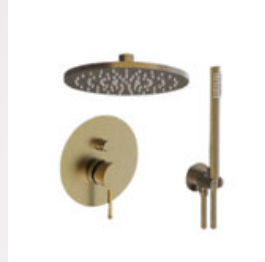

“
Ref: T8Y010GG-KIT
Rs 48,000
”

Concealed wash basin mixer ”

BACK IN NOVEMBER