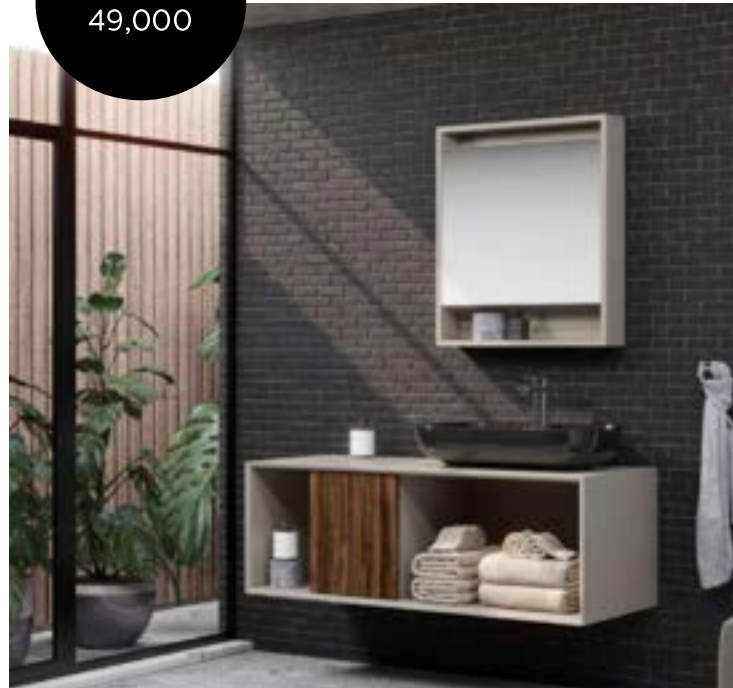

Furniture

Bathroom vanity

ALFIERE BAGNO

Rs.
49,500

Ref: KBAZERAN-KIT
Description : Set including mirror, basin and vanity unit
Dimension: 100 cm

Rs.
49,000

Ref: KBELECTRA-KIT
Description : Set including floating mirror, basin and vanity unit
Dimension: 120 cm

Rs.
42,000

Ref: KBLINEA-KIT
Description : Set including mirror, basin and vanity unit
Dimension: 110 cm
Colour: Dorado & Grey

All prices are inclusive of Vat- Conditions available on www.fralain.com

Furniture