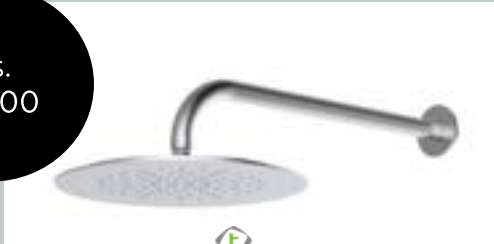

Shower Series

Outdoor showers

Rs.
19,000

teorema
SINCE 1966. MAKING TAPS IN ITALY

Ref: T15367NS-S
Description : Outdoor wall mounted round shower arm
Finish: NS Inox AiSI 316

Rs.
11,000