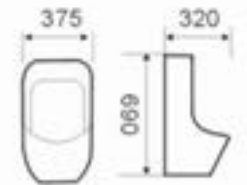

Ref: Bidet G5380
 Tap & waste included

Rs. 8,200

Rs. 2,200

Ref: B QH-SPRAY4B
Description : trigger spray for WC with angle valve
Style: Round Shape- Plastic
Finish: Black

Rs. 8,500

Wall-hung urinal
 size : 375 x 320 x 690mm