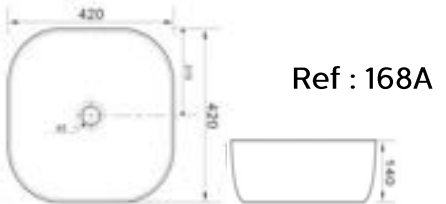

Ref : 168A

420mm
@
Rs.8,500