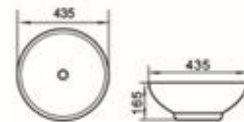

Faucets and Basins

Above counter basins w/o hole for mounted tap

223A
Art Basin
Size:
380x380x165mm
Above counter

Rs.
2,900

219A
Art Basin
Size: 435X435X165mm
Above counter

Rs.
3,100

249
Art Basin
Size:
415x415x140mm
Above counter

Rs.
3,200

Rs.
15,000

LT-058A
Pedestal Basin
Size: 430x875mm
Free standing

Rs.
3,000

262B
Art Basin
Size:
360x360x120mm
Above Counter

Rs.
3,400

168A
Art Basin
Size:
420x420x140mm
Above Counter

All prices are inclusive of Vat- Conditions available on www.fralain.com