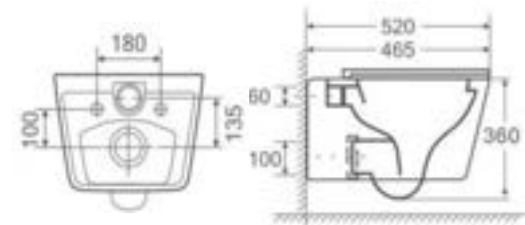

Rs.
23,000

Ref:
CG79000883527
Plate - Black
Size: 22 x 15 cm
Thickness: 2 mm

Ref: HQ17
Toilet base - Round
Size: 46.5 x 36 x 36.5 cm

Rs.
7,400

Ref: 004WS
Toilet base - square
Size: 46.5 x 36 x 36 cm

Rs.
7,700