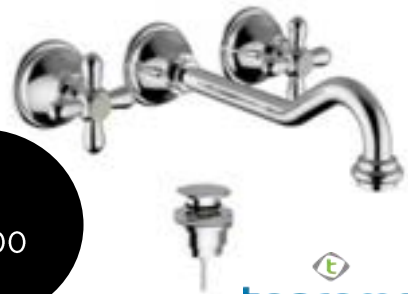

Rs.
14,500

Ref: T70317
Description : Concealed Wash Basin Mixer
Style: Round Shape
Finish: CHROME