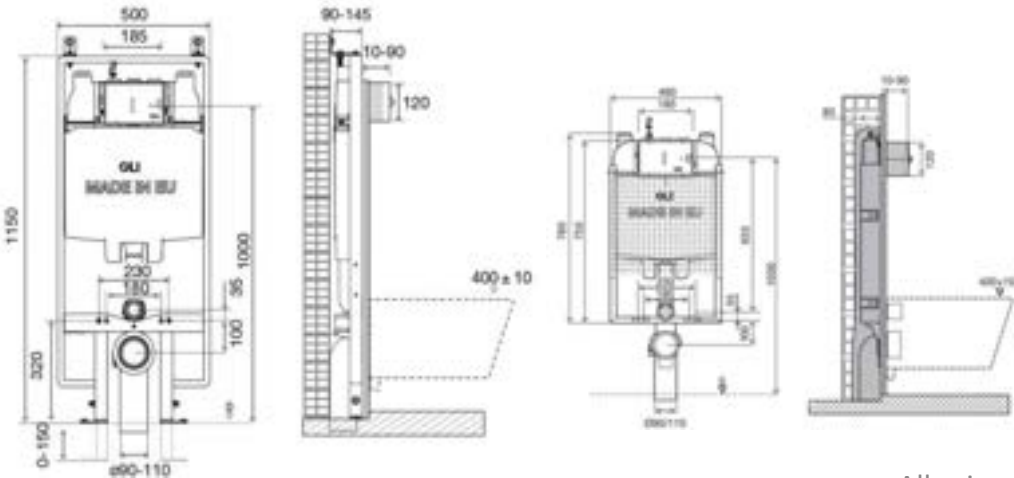

Toilets

Ref:
CR11000883134
Toilet Bati with feet

Rs.
11,500

Ref:
CR11000885069
Toilet Bati without feet

Rs.
8,500

Rs.
3,100

Ref: 659044
Plate - Chrome
Size: 25.5 x 15 cm
Thickness: 6.5 mm

Rs.
3,100

Ref: 659056
Plate - Black
Size: 25.5 x 15 cm
Thickness: 7 mm

Rs.
3,100

Ref: 640584
Plate - Chrome
Size: 25.5 x 15 cm
Thickness: 7 mm

Rs.
6,900

Ref:
CG23000154962
Plate - Gold plated
Size: 22.5 x 15 cm
Thickness: 6.5 mm

Rs.
23,000

Ref:
CG79000883527
Plate - Black
Size: 22 x 15 cm
Thickness: 2 mm

Ref: HQ17
Toilet base - Round
Size: 46.5 x 36 x 36.5 cm

Rs.
7,400

Ref: 004WS
Toilet base - square
Size: 46.5 x 36 x 36 cm

Rs.
7,700

All prices are inclusive of Vat- Conditions available on
www.fralain.com