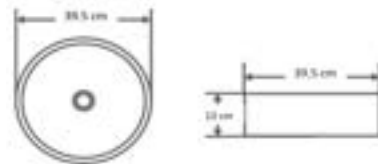

Rs.
3,200

Rs.
15,000

LT-058A
Pedestal Basin
Size: 430x875mm
Free standing

Rs.
3,000

262B
Art Basin
Size:
360x360x120mm
Above Counter

Rs.
3,400

168A
Art Basin
Size:
420x420x140mm
Above Counter

All prices are inclusive of Vat- Conditions available on www.fralain.com

Faucets and Basins

Above counter basins w/o hole for mounted tap

Rs.
5,900

105A BLACK
Art Basin
Size: 545x390x165mm
Above counter

Rs.
5,900

105A GREY
Art Basin
Size: 545x390x165mm
Above counter

Rs.
5,900

K466-MB1
Art Basin
Size: 395x395x130mm
Above counter