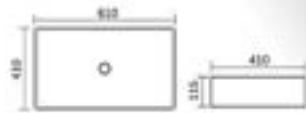

Above counter

Rs.
3,100

105D
Art Basin
Size:
610x410x115mm
Above Counter

Rs.
4,500

Rs.
3,200

816
Art Basin
Size: 600x380x 180mm
Under Counter

Rs.
2,800

HY-0318B
Art Basin
Size: 470x300x170mm
Under Counter