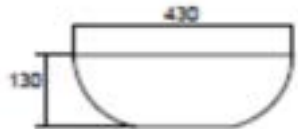

248
Art Basin
Size: 430x430x130mm
Above counter