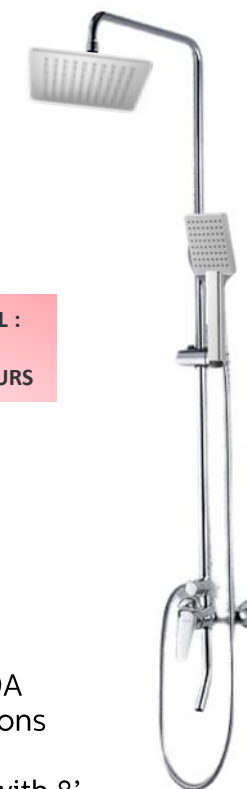

HUAYI

Ref:67040ZW7-1J79A

Description : 3 Functions Thermostatic shower

Style: Round Shape with 10' square stainless steel head shower

Finish: Chrome

Rs.
10,500

Next ARRIVAL :
April
PRE BOOK YOURS