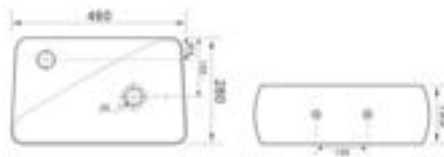

Next ARRIVAL :
End of April
PRE BOOK YOURS

Rs.
3,200

235
Art Basin
Size: 430x300x130mm
Wall mounted-supplied with screws

Rs.
3,400

515R
Art Basin
Size: 460x280x150mm
Wall mounted-supplied with screws

Rs.
3,900