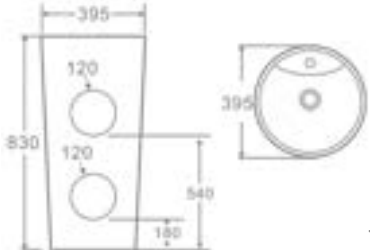

Rs.
10,500

M9019
Pedestal Basin
Size: 395x800mm
Free standing

Rs.
3,100

248
Art Basin
Size: 430x430x130mm
Above counter

Rs.
3,300

203
Art Basin
Size: 465X465X155mm
Above counter

High rise Basin mixers

Rs.
4,900