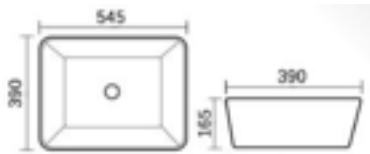

Rs.
3,200

Rs.
15,000

LT-058A
Pedestal Basin
Size: 430x875mm
Free standing

Rs.
3,000

262B
Art Basin
Size:
360x360x120mm
Above Counter

Rs.
3,400

168A
Art Basin
Size:
420x420x140mm
Above Counter

All prices are inclusive of Vat- Conditions available on www.fralain.com

Faucets and Basins

Above counter basins w/o hole for mounted tap

Rs.
5,900

105A BLACK
Art Basin
Size: 545x390x165mm
Above counter

Rs.
5,900

105A GREY
Art Basin
Size: 545x390x165mm
Above counter

Rs.
5,900

K466-MB1
Art Basin
Size: 395x395x130mm
Above counter