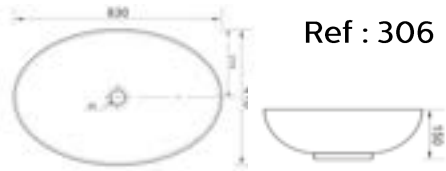

Special finishes: Hand Made Basin
Chose your color and size:
Sizes and shapes available:

Ref : 306

630mm
@
Rs.9,900