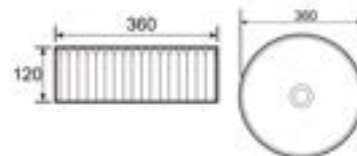

Rs.
3,200

Rs.
15,000

LT-058A
Pedestal Basin
Size: 430x875mm
Free standing

Rs.
3,000

262B
Art Basin
Size:
360x360x120mm
Above Counter

Rs.
3,400

168A
Art Basin
Size:
420x420x140mm
Above Counter

All prices are inclusive of Vat- Conditions available on www.fralain.com