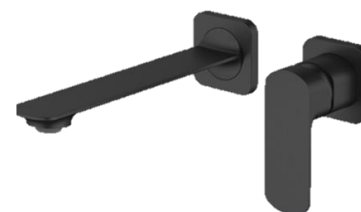

HUAYI

Ref: VNN148311PA
Description : Wash Basin Mixer- Wall mounted
Style: Square Shape, with plate
Finish: Black

Rs.
33,600