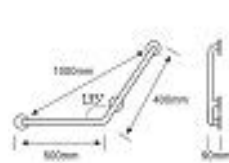

Ref: GRAB-ST-V4050
Description : Grab Bar L Shape
Style: Round Shape
Finish: White

Rs.
3,500