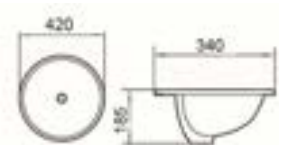

K395
Art Basin
Size: 500x385x140mm
Above Counter

Rs.
3,500

Rs.
3,500

168C
Art Basin
Size:
500x390x145mm
Above Counter

Rs.
2,800

806
Art Basin
Size: 420x340x185mm
Under Counter

All prices are inclusive of Vat- Conditions available on www.fralain.com