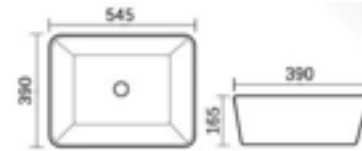

Rs.
3,200

Rs.
15,000

LT-058A
Pedestal Basin
Size: 430x875mm
Free standing

Rs.
3,000

262B
Art Basin
Size:
360x360x120mm
Above Counter

Rs.
3,400

168A
Art Basin
Size:
420x420x140mm
Above Counter

All prices are inclusive of Vat- Conditions available on www.fralain.com

Faucets and Basins

Above counter basins w/o hole for mounted tap

Rs.
5,900

105A BLACK
Art Basin
Size: 545x390x165mm
Above counter

Rs.
5,900

105A GREY
Art Basin
Size: 545x390x165mm
Above counter

Rs.
5,900

K466-MB1
Art Basin
Size: 395x395x130mm
Above counter