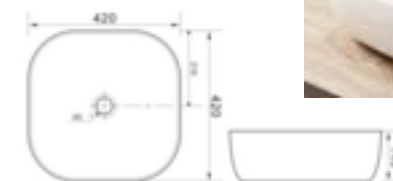

Rs.
3,200

Rs.
15,000

LT-058A
Pedestal Basin
Size: 430x875mm
Free standing

Rs.
3,000

262B
Art Basin
Size:
360x360x120mm
Above Counter

Rs.
3,400

168A
Art Basin
Size:
420x420x140mm
Above Counter

All prices are inclusive of Vat- Conditions available on www.fralain.com