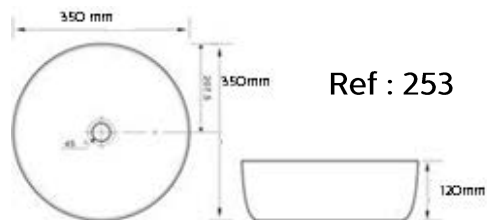

630mm
@
Rs.9,900

Ref : 168A

420mm
@
Rs.8,500

Ref : 167B

385mm
@ Rs.
6,500

Ref : 253

350mm
@ Rs.
4,600

Ref : 253