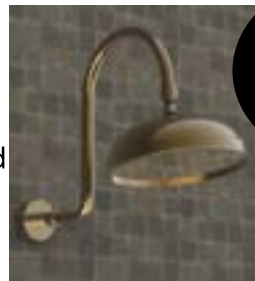

Rs. 17,500

Ref: T9Z301GG
Description : Wash Basin Mixer
Style: Round Shape
Finish: BRONZE

Ref: T15336GG
Description : Wall mounted shower head
Style: Round Shape
Finish: BRONZE

Rs. 20,000

Ref: T9Z000GG
Description : Concealed shower mixer
Style: Round Shape
Finish: BRONZE