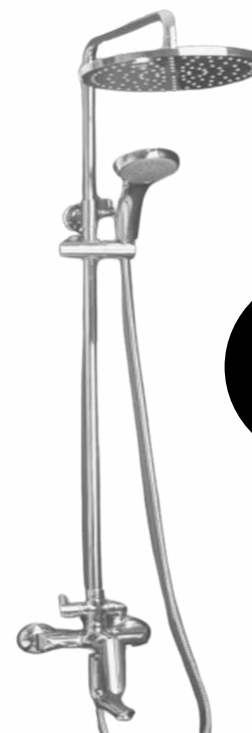

Surface shower column

HUAYI

Ref:DJ33R73C-C-1KB-1482A-3330
Description : 2 functions shower set
Style: Round Shape with 8' round shower head head and hand shower
Finish: Chrome

Rs. 10,500

Rs. 10,500

HUAYI

Ref:VES238U33C-ZH3A35
Description : 3 Functions shower (no appearing tap)
Style: Round Shape with 8' head shower
Finish: Chrome

Rs. 9,000

HUAYI

Ref:WKE239037C-ZH5359A
Description : 3 Functions shower
Style: Round Shape with 8' head shower
Finish: Chrome

Rs. 13,500

HUAYI

Ref: KX23R42C-1CK-1J82A-ZH-5330B
Description : 3 functions shower set
Style: Round Shape with 10' round shower head head and hand shower
Finish: Chrome

Rs. 16,000

teorema
SINCE 1986, MAKING TAPS IN ITALY

Ref: T15371
Description : 2 functions shower set
Style: Round Shape round shower head and hand shower
Finish: Chrome