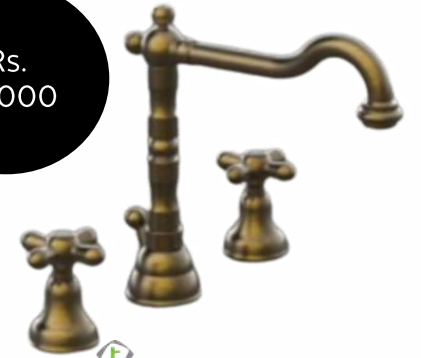

Ref: TABT02GG
Description : Toilet Brush Holder
Finish: BRONZE

Rs. 9,700

Ref: T8Y318GG
Description : Concealed Wash Basin Mixer
Style: Round Shape
Finish: BRONZE

Rs. 22,500

Ref: TABT06GG
Description : Towel Holder – 50 cm
Finish: BRONZE

Rs. 5,300

Ref: T8Y010GG-KIT
Description : Concealed Shower Mixer
Style: Round Shape
Finish: BRONZE

Rs. 48,000

Vintage Collection

Rs.
37,800

Ref: T1534011
Description : 2 Functions shower set
Style: Round Shape
Finish: CHROME

Rs.
8,800

Ref: T70374
Description : Wash Basin Mixer
Style: Round Shape
Finish: CHROME

Rs.
14,500

Ref: T70317
Description : Concealed Wash Basin Mixer
Style: Round Shape
Finish: CHROME

Rs.
48,000

Ref: T15342GG
Description : 2 Functions shower set
Style: Round Shape
Finish: BRONZE

Rs.
48,000

Ref: T15340GG
Description : 2 Functions shower set / 2 handles
Style: Round Shape
Finish: Bronze

Rs.
23,000

Ref: T70315GG
Description : Wash Basin Mixer
Style: Round Shape
Finish: BRONZE

Ref: T70167GG
Description : Bath mixer with shower set
Style: Round Shape
Finish: BRONZE