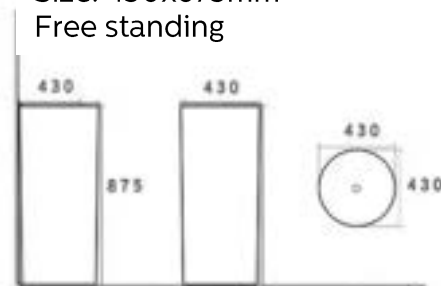

Faucets and Basins

Above counter basins w/o hole for mounted tap

223A
Art Basin
Size:
380x380x165mm
Above counter

Rs.
2,900

219A
Art Basin
Size: 435X435X165mm
Above counter

Rs.
3,100

249
Art Basin
Size:
415x415x140mm
Above counter

Rs.
3,200

Rs.
15,000

LT-058A
Pedestal Basin
Size: 430x875mm
Free standing

Rs.
3,000

262B
Art Basin
Size:
360x360x120mm
Above Counter

Rs.
3,400

168A
Art Basin
Size:
420x420x140mm
Above Counter

All prices are inclusive of Vat- Conditions available on www.fralain.com