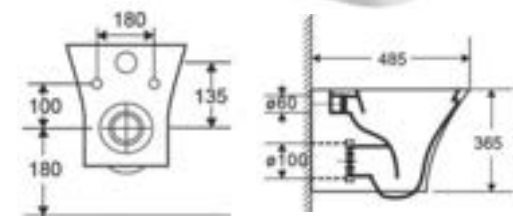

Ref: HQ17
Toilet base - Round
Size: 46.5 x 36 x 36.5 cm

Rs.
7,400

Ref: 004WS
Toilet base - square
Size: 46.5 x 36 x 36 cm

Rs.
7,700