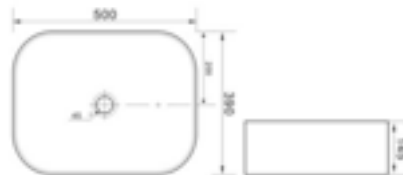

Rs.
3,500

168C
Art Basin
Size:
500x390x145mm
Above Counter