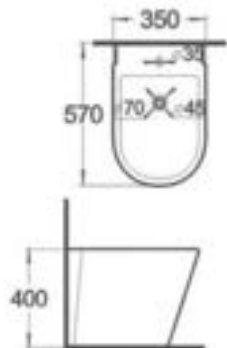

Ref: Bidet G5380
Tap & waste included

Rs. 8,200

Rs. 2,200