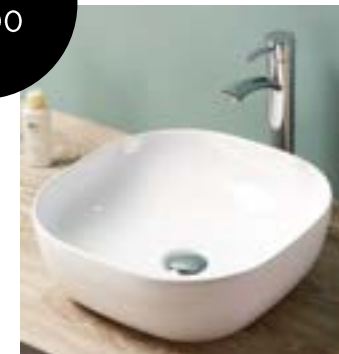

Rs.
3,200

Rs.
15,000

LT-058A
Pedestal Basin
Size: 430x875mm
Free standing

Rs.
3,000

262B
Art Basin
Size:
360x360x120mm
Above Counter

Rs.
3,400

168A
Art Basin
Size:
420x420x140mm
Above Counter

All prices are inclusive of Vat- Conditions available on www.fralain.com