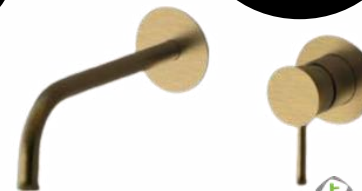

Rs. 9,500

Rs. 22,500

Ref: T8Y375GG
Description : Wash Basin Mixer
Style: Round Shape
Finish: BRONZE

Rs. 3,800

Ref: TABT01GG
Description : Toilet Paper Holder
Finish: BRONZE

Rs. 2,400

Ref: TABT05GG
Description : Robe Hook
Finish: BRONZE

Ref: TABT02GG
Description : Toilet Brush Holder
Finish: BRONZE

Rs. 9,700

Ref: T8Y318GG
Description : Concealed Wash Basin Mixer
Style: Round Shape
Finish: BRONZE

Rs. 22,500

Ref: TABT06GG
Description : Towel Holder – 50 cm
Finish: BRONZE