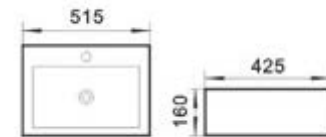

118E
Art Basin
Size: 515x425x160mm
Wall mounted- supplied with screws